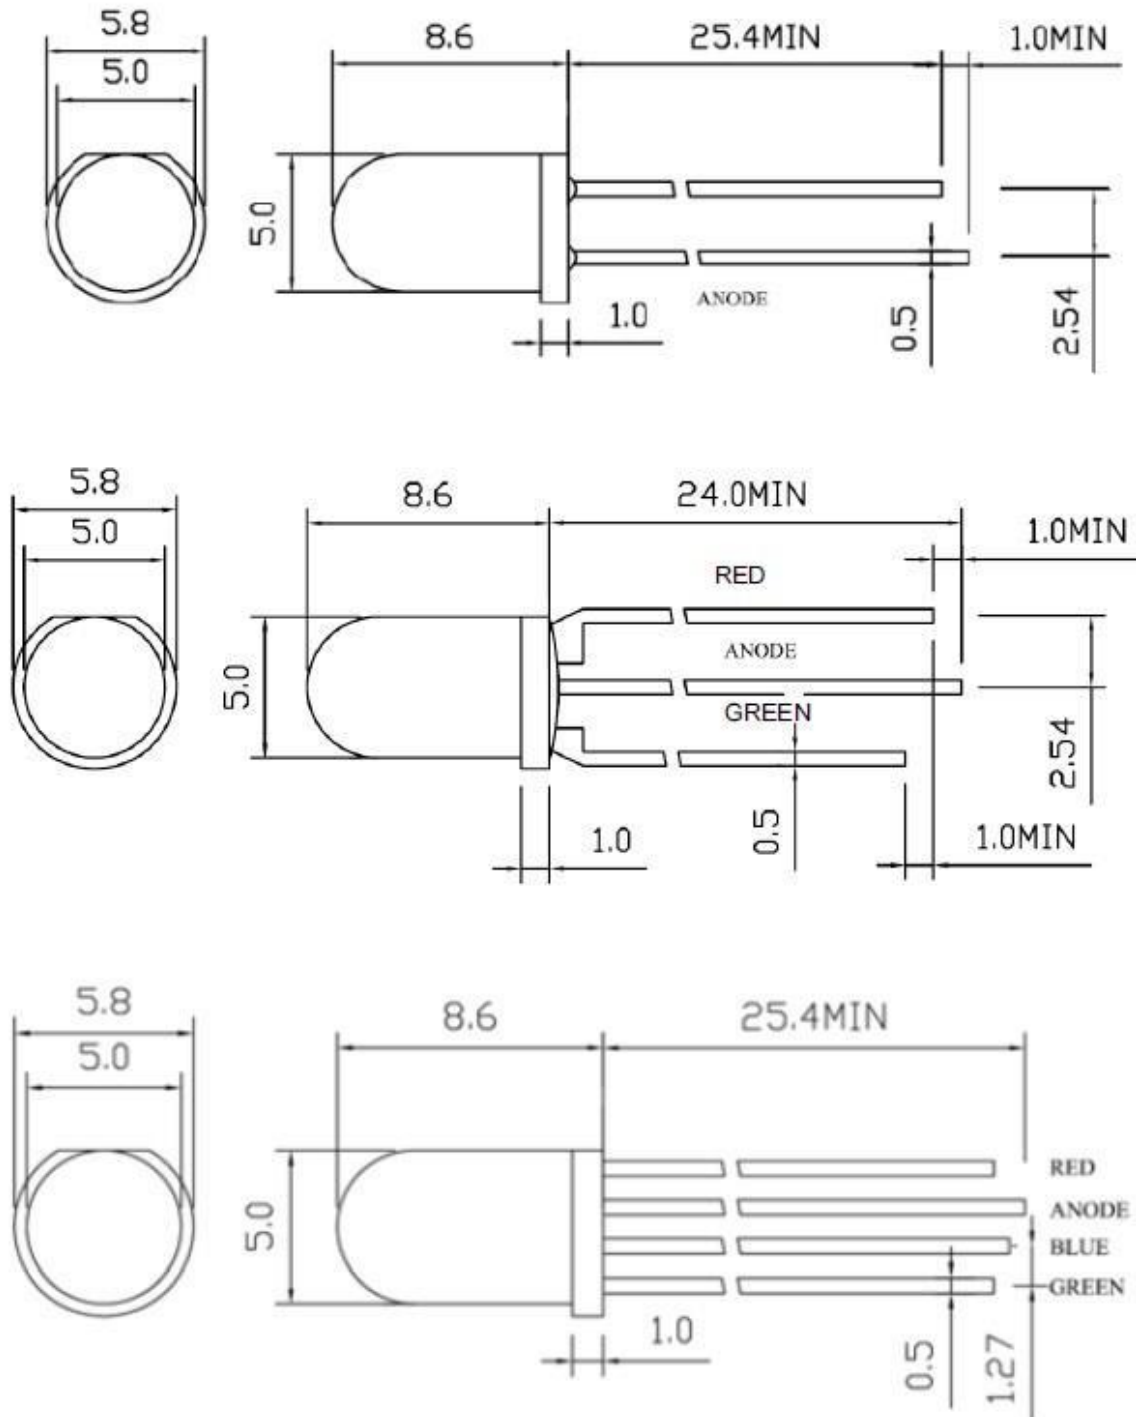

5mm Water Clear LED

5mm dip diode led, if common type, normally used for indicator. If high brightness type, can used for traffic light. Red, yellow, orange, green, blue, white, purple, bicolor and tricolor full colors are available.

Detailed catalog for 5mm round led

Part Number	Emitted Color	WD(nm)/ CCT.(K)	Lens Color	Vf(V) IF=@ 20mA		Iv(mcd) IF=@ 20mA		Viewing Angle
				Min	Max	Min	Max	
AL-L051SRC-L1-M	Red	625	Water Clear	1.8	2.4	1000	3000	20
AL-L051SOC-L1-M	Orange	610		1.8	2.4	1000	3000	20
AL-L051UYC-L1-M	Yellow	589		1.8	2.4	1000	3000	20
AL-L051VGC /-LP-M	Yellow Green	570		1.8	2.4	100	200	20
AL-L051TGC-L8-M	True Green	525		2.6	3.4	8000	20000	20
AL-L051UBC-L2-M	Blue	470		2.6	3.4	2000	4000	20
AL-L052SRD-LP-M	Red	625	Color Diff.	1.8	2.4	200	400	35
AL-L052SOD-LP-M	Orange	610		1.8	2.4	200	400	35
AL-L052UYD-LP-M	Yellow	589		1.8	2.4	200	400	35
AL-L052VGD-L0-M	Yellow Green	570		1.8	2.4	30	80	35
AL-L052TGD	True G	525		2.6	3.4	100	3000	35